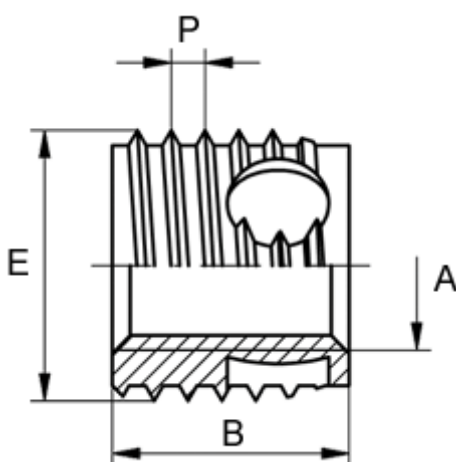

Article number: 12337000160800  
Description: KLEE-coil 337 000 160.800  
M16 Brass

## Measures

---

Female thread A	= M16
Length B	= 14
Male thread E	= 20.0
Min hole depth blind hole	= 17
Thread pitch P	= 2.00
Type	= 337 000 160 ...